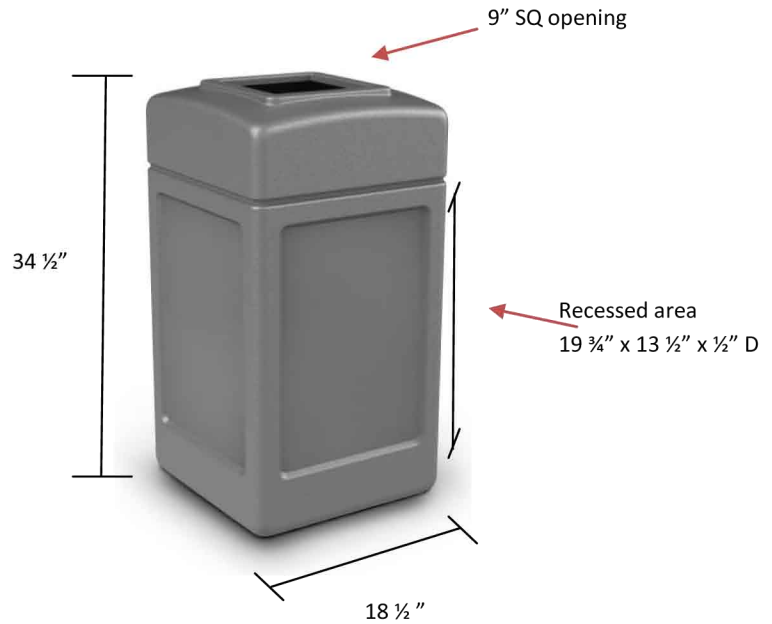

Square Waste Container

Item#:

- 732101 – Black
- 732102 – Beige
- 732103 – Gray
- 732104 – Blue

Material Process: Blow-Molded with HDPE

Unit Size	Capacity	Weight
34 1/2" H 18 1/2" W 18 1/2" L	42-Gallons	18 lbs

Carton Size	# Cartons Shipped	Dimensional Wt.	Carton Wt.
19" L x 20" W x 35" H	(1)	80 lbs	21 lbs

Patented Grab Bag™

- Ships at Dimensional Weight.

Square waste container has a sleek and contemporary style with a snap lid closure and patented Grab Bag™ system to secure trash bag in place for a cleaner appearance. These heavy-duty waste containers are designed to withstand the harshest environments! Receptacle is perfect for indoor or outdoor use.

- Large 42-gallon trash capacity, uses 45-gallon trash bags and is perfect for high traffic areas
- Includes patented Grab Bag system and additional routed openings to secure trash bag in place
- Telescoping lid hides trash bag and bump outs provide a snap fit to base making it perfect for outdoor use
- 9" square open top receptacle offers convenient disposal
- Environmentally friendly, molded from long-lasting recycled polyethylene; won't rust, dent or chip
- Plastic is approximately 1/8" thick for extra durability
- 50% post consumer recycled content (color black)
- 25% post consumer recycled content (colors beige, gray and blue)
- Made in U.S.A
- 1-year warranty